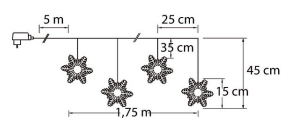

IP44

Telma

TELMA STAR CURTAIN 1,75 M

Description of product family

Eight ice crystals hanging at different heights in a curtain-like fashion. LED warm white, non-replaceable, parallel connection. Clear cord.

Quantity

Package 6 pcs

No. 9476757

6 435200 193285

AIRAM