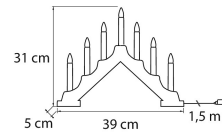

EC002761

Mounting

Degree of protection (IP)	IP20
---------------------------	------

Structure

Dimming and control

Photometric data

Lifetime and capacity

Measurements