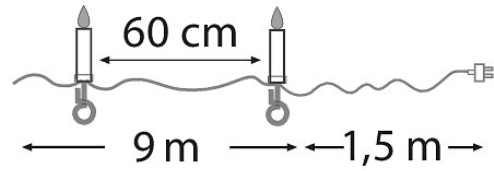

IP20

PRODUCT CODE	CODE	KG	PRODUCT FAMILY
9477000		0.4	

EC002761

Mounting

Degree of protection (IP)	IP20
---------------------------	------

Structure

Dimming and control

Photometric data

Lifetime and capacity

Measurements

Electrotechnical data