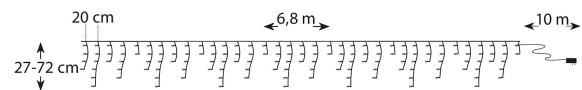

IP44

LED icicle light chains IP44

Make your windows, cornices, railings, etc. more impressive. Available in three different sizes. Comes with 10 cable ties for fastening. LED warm white, non-replaceable, connected with 8–10 LEDs in a series. Clear cord.

PRODUCT CODE	CODE	KG	PRODUCT FAMILY
9477281		0.78	

EC002761

Mounting

Degree of protection (IP)	IP44
---------------------------	------

Structure

Dimming and control

Photometric data

Lifetime and capacity