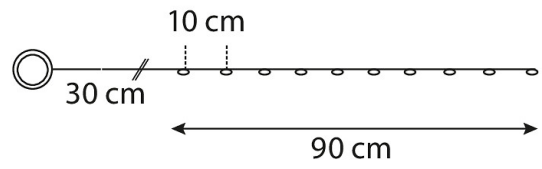

PRODUCT CODE	CODE	KG	PRODUCT FAMILY
9477552		0.015	

EC002761

Mounting

Degree of protection (IP)	IP20
---------------------------	------

Structure

Dimming and control

Photometric data

Lifetime and capacity

Measurements

Electrotechnical data