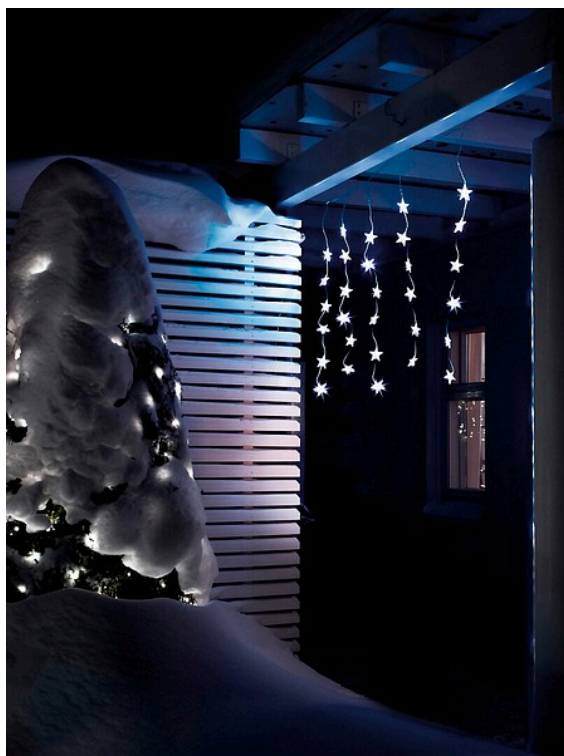

IP44

Kaili

KAILI STAR CURTAIN 90 CM X 1,2 M

Description of product family

Provides an impressive look on eaves, railings or windows, for example. LED warm white, non-replaceable, connected with 10 LEDs in a series. Chains 5 pcs. Clear cord.

Quantity

Package 6 pcs

No. 9477652

6 4 3 5 2 0 0 1 4 8 6 5 0

AIRAM