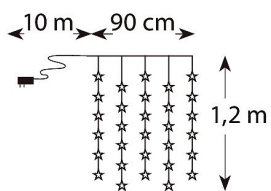

IP44

Kaili

KAILI STAR CURTAIN 90 CM X 1,2 M

Description of product family

Provides an impressive look on eaves, railings or windows, for example. LED warm white, non-replaceable, connected with 10 LEDs in a series. Chains 5 pcs. Clear cord.

Quantity

Package 6 pcs

No. 9477652

6 4 3 5 2 0 0 1 4 8 6 5 0

AIRAM