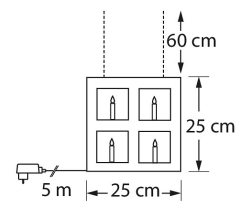

IP20

PRODUCT CODE	CODE	KG	PRODUCT FAMILY
9477938		0.63	

EC002761

Mounting

Degree of protection (IP)	IP20
---------------------------	------

Structure

Dimming and control

Photometric data

Lifetime and capacity

Measurements

Electrotechnical data