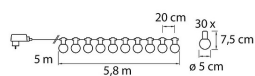

IP44

Keira

KEIRA 30 LED LAMP SET IP44

Description of product family

An expressive set of lamps with a decorative black-and-white fabric cord. LED warm white, non-replaceable.

Technical details

Set of 30 clear-shaded lamps with a black-and-white fabric cable. Total lighted length: 5.8 m. LEDs: 30 warm white, non-replaceable, connected in parallel, lifespan approx. 10,000 hours. Suitable for indoor and outdoor use. Transformer: 3.2 V, 2.4 W, IP44.

Quantity

Package 6 pcs

No. 9477979

6 435200 235121

AIRAM