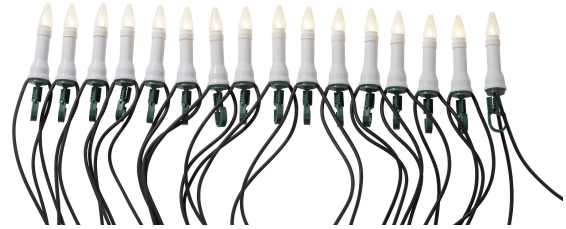

IP44

LED Christmas tree light sets

A set of Christmas tree lights for outdoor use, 16 or 30 candles. LED warm white, non-replaceable, parallel connection. Material: plastic and metal. Dark cord.

PRODUCT CODE	CODE	KG	PRODUCT FAMILY
9478036		0.565	

9478036

EC002761

Mounting

Degree of protection (IP)	IP44
---------------------------	------

Structure

Dimming and control

Photometric data

Lifetime and capacity