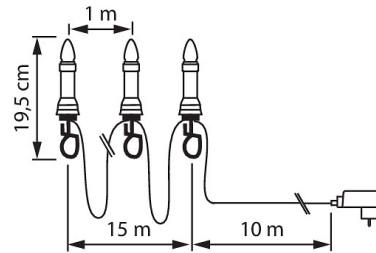

IP44

LED Christmas tree light sets

A set of Christmas tree lights for outdoor use, 16 or 30 candles. LED warm white, non-replaceable, parallel connection. Material: plastic and metal. Dark cord.

PRODUCT CODE	CODE	KG	PRODUCT FAMILY
9478036		0.565	

9478036

EC002761

Mounting

Degree of protection (IP)	IP44
---------------------------	------

Structure

Dimming and control

Photometric data

Lifetime and capacity

Measurements

Electrotechnical data