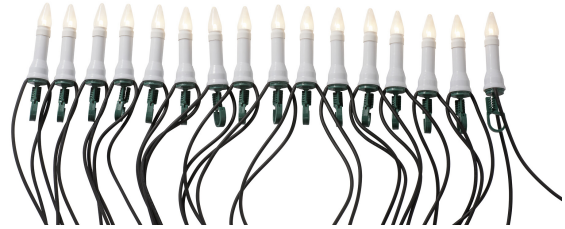

IP44

LED Christmas tree light sets

A set of Christmas tree lights for outdoor use, 16 or 30 candles. LED warm white, non-replaceable, parallel connection. Material: plastic and metal. Dark cord.

PRODUCT CODE	CODE	KG	PRODUCT FAMILY
9478037		1.1	

9478037

EC002761

Mounting

Degree of protection (IP)	IP44
---------------------------	------

Structure

Dimming and control

Photometric data

Lifetime and capacity