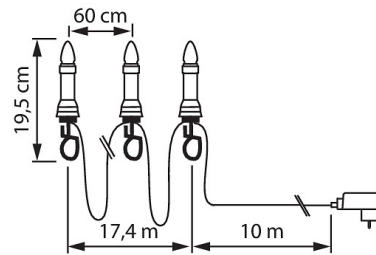

IP44

LED Christmas tree light sets

A set of Christmas tree lights for outdoor use, 16 or 30 candles. LED warm white, non-replaceable, parallel connection. Material: plastic and metal. Dark cord.

PRODUCT CODE	CODE	KG	PRODUCT FAMILY
9478037		1.1	

9478037

EC002761

Mounting

Degree of protection (IP)	IP44
---------------------------	------

Structure

Dimming and control

Photometric data

Lifetime and capacity

Measurements

Electrotechnical data