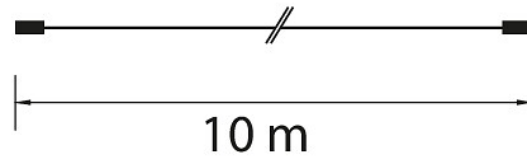

IP44

Extension cord

With the extension cord, you can place the light chain wherever you like. You can join several cords together. No transformer included. Suitable for different LED chains - check if the fastener is right for the chain you choose. Length 10 m. Clear or dark cord.

PRODUCT CODE	CODE	KG	PRODUCT FAMILY
9478548		0.1