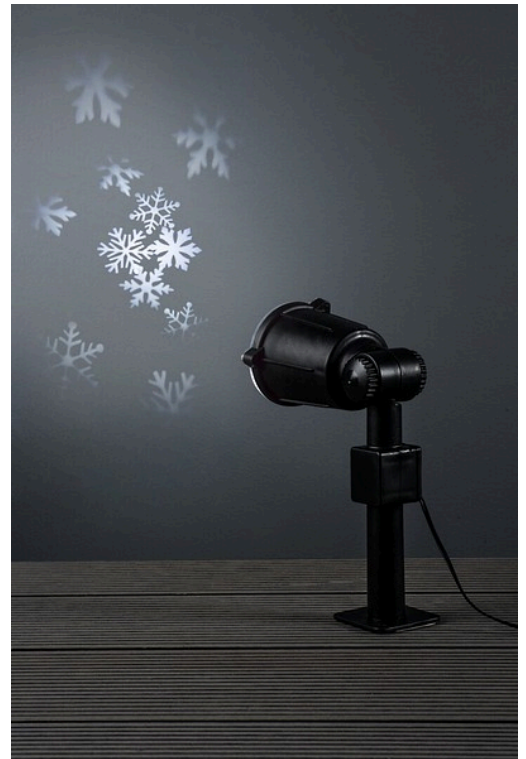

Snowflake Projector

SNOWFLAKE PROJECTOR

Description of product family

A projector for use indoors or outdoors under a roof. It projects snowflakes and star patterns with a rotating movement. Projection about 10 m² at a distance of 3-5 m. The light can be turned and locked in a certain position. To be fastened either with screws or a ground spike. Do not direct the light to eyes. Do not let children use the projector. LED white, non-replaceable. Materials: metal and plastic. Dark cord.

Quantity

Package 6 pcs

No. 9478594

6 435200 250735