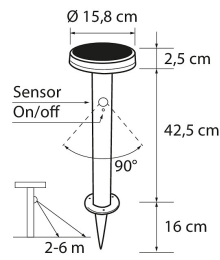

### (LIGHTS DOWNWARDS)

PRODUCT CODE	CODE	KG	PRODUCT FAMILY
9478618		0.762	

(LIGHTS DOWNWARDS)

EC002761

Mounting	
Suitable for outdoor use	Yes
Degree of protection (IP)	IP44
Connection type	Other

Structure	
Model	Other
Lamp type	LED not exchangeable
Light source included	Yes
Colour	Grey
Exchangeable control gear	No
Energy efficiency class of light source according to EU regulation 2019/2015	Not required

Dimming and control	
---------------------	--

Photometric data	
Colour of light (alphanumeric)	White

Lifetime and capacity	
Rated life time L70/B50 at 25 °C (h)	25000

Measurements	
Width (mm)	160
Height/depth (mm)	450
Diameter (mm)	160