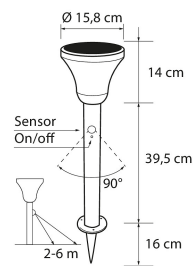

IP44

(LIGHTS IN ALL DIRECTIONS)

(LIGHTS IN ALL DIRECTIONS)

PRODUCT CODE	CODE	KG	PRODUCT FAMILY
9478619		0,846	

(LIGHTS IN ALL DIRECTIONS)

EC002761

Mounting	
Suitable for outdoor use	Yes
Degree of protection (IP)	IP44
Connection type	Other

Dimming and control	
---------------------	--

Photometric data	
Colour of light (alphanumeric)	White

Lifetime and capacity	
Rated life time L70/B50 at 25 °C (h)	25000

Measurements	
Width (mm)	160
Height/depth (mm)	530
Diameter (mm)	160