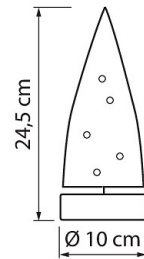

IP20

PRODUCT CODE	CODE	KG	PRODUCT FAMILY
9478644		0.16	

9478644

EC002761

Mounting

Suitable for outdoor use	No
Degree of protection (IP)	IP20

Structure

Lamp type	LED not exchangeable
Light source included	Yes
Colour	Green

Dimming and control

Photometric data

Lifetime and capacity

Measurements

Height/depth (mm)	245
Diameter (mm)	100

Electrotechnical data