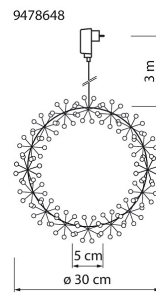

IP20

PRODUCT CODE	CODE	KG	PRODUCT FAMILY
9478648		0.16	

EC002761

Mounting

Degree of protection (IP)	IP20
---------------------------	------

Structure

Dimming and control

Photometric data

Lifetime and capacity

Measurements

Electrotechnical data