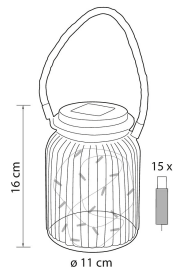

D11CM

D11CM

PRODUCT CODE	CODE	KG	PRODUCT FAMILY
9478674		0,6	

D11CM
EC002761

Mounting

Suitable for outdoor use	Yes
--------------------------	-----

Structure

Model	Other
Lamp type	LED not exchangeable
Light source included	Yes
Exchangeable control gear	No
Energy efficiency class of light source according to EU regulation 2019/2015	Not required

Dimming and control

Photometric data

Lifetime and capacity

Measurements

Electrotechnical data

Type of control gear	Not required
----------------------	--------------