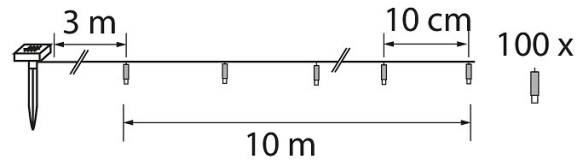

PRODUCT CODE	CODE	KG	PRODUCT FAMILY
9478680		0.16	

EC002761

Mounting

Suitable for outdoor use	Yes
--------------------------	-----

Structure

Model	Chainlight
Lamp type	LED not exchangeable
Light source included	Yes
Exchangeable control gear	No
Energy efficiency class of light source according to EU regulation 2019/2015	Not required

Dimming and control

Photometric data

Lifetime and capacity

Measurements

Electrotechnical data

Type of control gear	Not required
----------------------	--------------