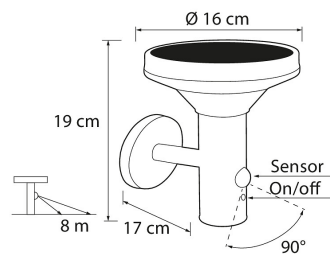

IP44

PRODUCT CODE	CODE	KG	PRODUCT FAMILY
9478685		0.586	

Mounting	
Suitable for outdoor use	Yes
Degree of protection (IP)	IP44
Connection type	Other

Structure	
Model	Other
Lamp type	LED not exchangeable
Light source included	Yes
Colour	Black
Exchangeable control gear	No
Energy efficiency class of light source according to EU regulation 2019/2015	Not required

Dimming and control

Photometric data	
Colour of light (alphanumeric)	White

Lifetime and capacity	
Rated life time L70/B50 at 25 °C (h)	25000

Measurements	
Width (mm)	160
Height/depth (mm)	190

Electrotechnical data	
Voltage type	DC
Nominal voltage (min) (V)	3.7
Nominal voltage (max) (V)	4.2
Type of control gear	Not required
Protection class according to IEC 61140	III