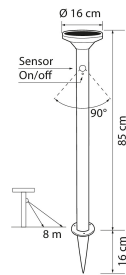

IP44

PRODUCT CODE	CODE	KG	PRODUCT FAMILY
9478686		0.97	

Mounting	
Suitable for outdoor use	Yes
Degree of protection (IP)	IP44
Connection type	Other

Structure	
Model	Other
Lamp type	LED not exchangeable
Light source included	Yes
Colour	Black
Exchangeable control gear	No
Energy efficiency class of light source according to EU regulation 2019/2015	Not required

#### Dimming and control

Photometric data	
Colour of light (alphanumeric)	White

Lifetime and capacity	
Rated life time L70/B50 at 25 °C (h)	25000

Measurements	
Width (mm)	160
Height/depth (mm)	850
Diameter (mm)	160

Electrotechnical data	
Voltage type	DC
Nominal voltage (min) (V)	3.7
Nominal voltage (max) (V)	4.2
Type of control gear	Not required
Protection class according to IEC 61140	III