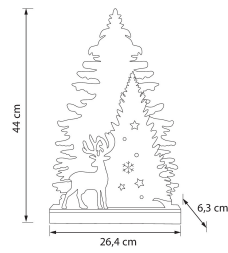

IP20

PRODUCT CODE	CODE	KG	PRODUCT FAMILY
9478699		0.22	

EC002761

Mounting

Suitable for outdoor use	No
Degree of protection (IP)	IP20

Structure

Lamp type	LED not exchan-geable
Light source included	Yes

Dimming and control