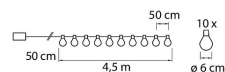

IP44

Nala

NALA LAMP SERIES 5M IP44 ROPE B/O

Light series

Description of product family

A series of 10 lamps. Each lamp contains three warm white LEDs. The dome of the lamp is clear and the cap is brass-hued. The jute on the surface of the cord gives the series a stylish and rustic look. Batteries not included. Made of glass and metal. Jute cord. On/off switch.

Quantity

Package 8 pcs

No. 9478709

6 435200 279996

AIRAM