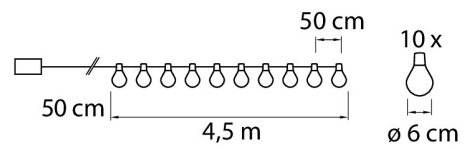

PRODUCT CODE	CODE	KG	PRODUCT FAMILY
9478709		0.2	

EC002761

Mounting

Degree of protection (IP)	IP44
---------------------------	------

Structure

Dimming and control

Photometric data

Lifetime and capacity

Measurements

Electrotechnical data