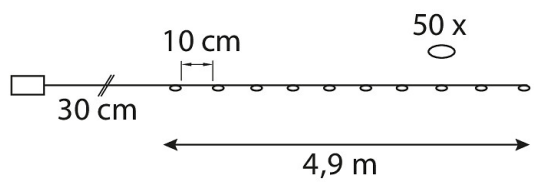

PRODUCT CODE	CODE	KG	PRODUCT FAMILY
9478711		0.1	

EC002761

Mounting

Suitable for outdoor use	No
Degree of protection (IP)	IP20

Structure

Lamp type	LED not exchan-geable
Light source included	Yes

Dimming and control

Photometric data

Lifetime and capacity

Measurements

Electrotechnical data