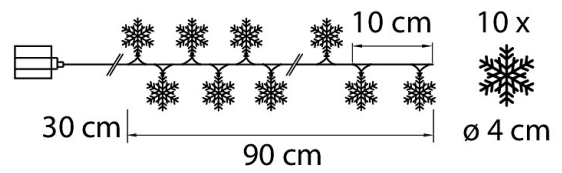

IP20

PRODUCT CODE	CODE	KG	PRODUCT FAMILY
9478714		0.061	

EC002761

Mounting

Suitable for outdoor use	No
Degree of protection (IP)	IP20

Structure

Lamp type	LED not exchangeable
Light source included	Yes

Dimming and control

Photometric data

Lifetime and capacity

Measurements

Electrotechnical data