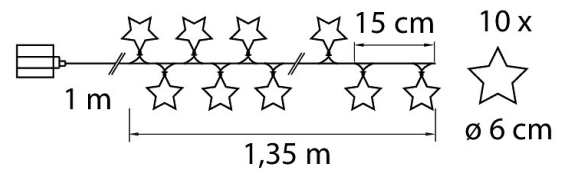

IP20

A beautiful and glistening LED series. Decorated with 10 stars or snowflakes. Warm white LED, non-replaceable. Batteries not included. Made of plastic. Clear cord. On/off switch.

PRODUCT CODE	CODE	KG	PRODUCT FAMILY
9478715		0.079	

EC002761

Mounting

Suitable for outdoor use	No
Degree of protection (IP)	IP20

Structure

Lamp type	LED not exchan-geable
Light source included	Yes

Dimming and control

Photometric data

Lifetime and capacity

Measurements

Electrotechnical data