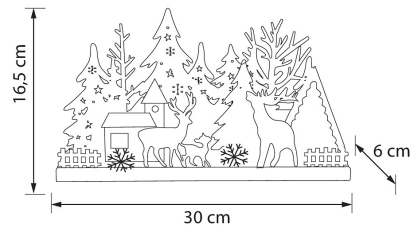

PRODUCT CODE	CODE	KG	PRODUCT FAMILY
9478723		0.227	

EC002761

Mounting

Structure

Dimming and control

Photometric data

Lifetime and capacity

Measurements