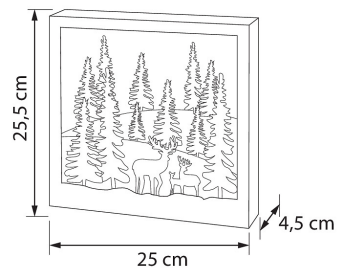

IP20

PRODUCT CODE	CODE	KG	PRODUCT FAMILY
9478724		0.185	

EC002761

Mounting

Degree of protection (IP)	IP20
---------------------------	------

Structure

Dimming and control

Photometric data