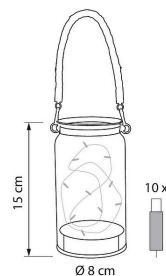

IP20

Silmu

SILMU GLASS DECORATION 15CM B/O

Decorative vase

Description of product family

A glass vase for use in interior decoration or as a table ornament. Contains a LED series. Handle made of jute. Batteries not included. Made of glass and metal. On/off switch.

Quantity

Package 12 pcs

No. 9478729

6 435200 280190

AIRAM