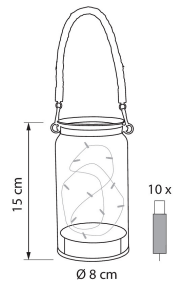

PRODUCT CODE	CODE	KG	PRODUCT FAMILY
9478729		0.215	

EC002761

Mounting

Suitable for outdoor use	No
Degree of protection (IP)	IP20

Structure

Lamp type	LED not exchan-geable
Light source included	Yes

Dimming and control

Photometric data

Lifetime and capacity

Measurements

Height/depth (mm)	165
Diameter (mm)	90

Electrotechnical data