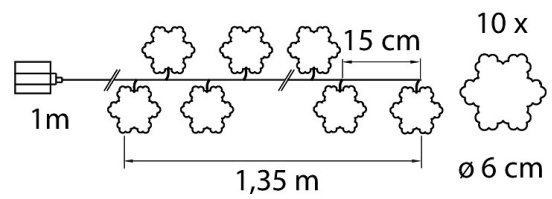

IP20

A beautiful and glistening LED series. Decorated with 10 stars or snowflakes. Warm white LED, non-replaceable. Batteries not included. Made of plastic. Clear cord. On/off switch.

PRODUCT CODE	CODE	KG	PRODUCT FAMILY
9478742		0.071	

EC002761

Mounting

Suitable for outdoor use	No
Degree of protection (IP)	IP20

Structure

Lamp type	LED not exchan-geable
Light source included	Yes

Dimming and control

Photometric data

Lifetime and capacity

Measurements

Electrotechnical data