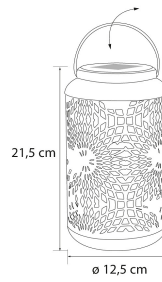

PRODUCT CODE	CODE	KG	PRODUCT FAMILY
9478754		0.315	

Mounting	
Suitable for outdoor use	Yes
Degree of protection (IP)	IP44
Number of poles	2

Structure	
Model	Other
Lamp type	LED not exchangeable
Light source included	Yes
Colour	Black
Exchangeable control gear	No
Energy efficiency class of light source according to EU regulation 2019/2015	Not required

#### Lifetime and capacity

Measurements	
Width (mm)	125
Height/depth (mm)	215
Diameter (mm)	125

Electrotechnical data	
Voltage type	DC
Nominal voltage (min) (V)	1.2
Nominal voltage (max) (V)	1.35
Type of control gear	Not required
Power factor	1