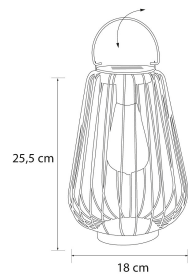

| PRODUCT CODE | CODE | KG | PRODUCT FAMILY |
|--------------|------|-------|----------------|
| 9478755 | | 0.338 | |

| Mounting | |
|---------------------------|------|
| Suitable for outdoor use | Yes |
| Degree of protection (IP) | IP44 |
| Number of poles | 2 |

Dimming and control

| Photometric data | |
|--------------------------------|-------|
| Colour of light (alphanumeric) | Other |

Lifetime and capacity

| Measurements | |
|-------------------|-----|
| Width (mm) | 180 |
| Height/depth (mm) | 255 |
| Diameter (mm) | 180 |