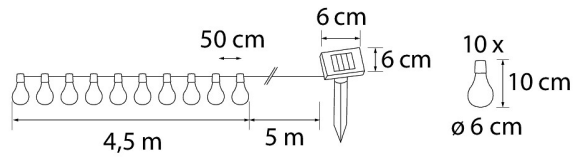

PRODUCT CODE	CODE	KG	PRODUCT FAMILY
9478756		0.27	

Mounting	
Suitable for outdoor use	Yes
Degree of protection (IP)	IP44
Number of poles	2

Structure	
Model	Chainlight
Lamp type	LED not exchangeable
Light source included	Yes
Colour	Colourless
Exchangeable control gear	No
Energy efficiency class of light source according to EU regulation 2019/2015	Not required

#### Lifetime and capacity

Measurements	
Width (mm)	60
Height/depth (mm)	100
Total length (m)	9.5
Diameter (mm)	60

Electrotechnical data	
Voltage type	DC
Nominal voltage (min) (V)	1.2
Nominal voltage (max) (V)	1.35
Type of control gear	Not required
Power factor	1