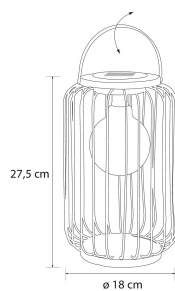

PRODUCT CODE	CODE	KG	PRODUCT FAMILY
9478761		0.609	

Mounting	
Suitable for outdoor use	Yes
Degree of protection (IP)	IP44
Connection type	Other

Structure	
Model	Other
Lamp type	LED not exchangeable
Light source included	Yes
Colour	Yellow
Exchangeable control gear	No
Energy efficiency class of light source according to EU regulation 2019/2015	Not required

Dimming and control	
Constant luminous flux control	No

Photometric data	
Colour of light (alphanumeric)	Yellow

Lifetime and capacity	
-----------------------	--

Measurements	
Width (mm)	180
Height/depth (mm)	2750
Diameter (mm)	180