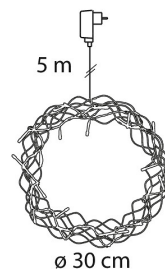

IP20

Wreaths

A classic light wreath with two new shades: edgy black and versatile silver. The wreath is made of metal (Ø 30 cm). Includes 30 warm white LEDs, non-replaceable, lighting time approx. 10,000 hours. Adaptor 3 V 0.9 W. A 5 m connector cord, clear or black.

PRODUCT CODE	CODE	KG	PRODUCT FAMILY
9478764		0.36	

EC002761

Mounting

Degree of protection (IP)	IP20
---------------------------	------

Structure

Dimming and control

Photometric data

Lifetime and capacity