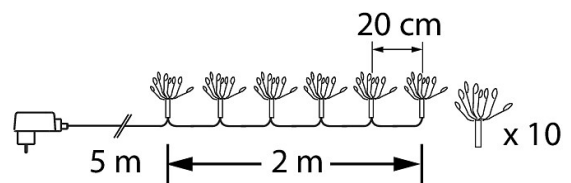

IP44

Light sets

A stunning light set, suitable for both indoor and outdoor use. The light decorations consist of bundles of 20 LEDs that come every 20 cm. LED bundles can be bent to your liking. The two-metre long light set contains a total of 200 warm white LEDs. The cord is available in two colours: clear or black. Adaptor 4.5 V 3.6 W IP44. Connector cord length 5 m.

PRODUCT CODE	CODE	KG	PRODUCT FAMILY
9478779		0.15