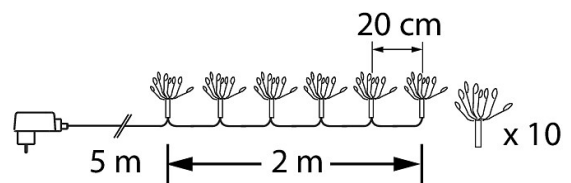

IP44

Light sets

A stunning light set, suitable for both indoor and outdoor use. The light decorations consist of bundles of 20 LEDs that come every 20 cm. LED bundles can be bent to your liking. The two-metre long light set contains a total of 200 warm white LEDs. The cord is available in two colours: clear or black. Adaptor 4.5 V 3.6 W IP44. Connector cord length 5 m.

PRODUCT CODE	CODE	KG	PRODUCT FAMILY
9478780		0.15