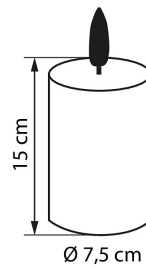

IP20

3xAAA NOT INCL.

Led

The LED table candle with a wax surface looks authentic, but is completely fireproof. Decorate your house or create intimate table settings. The warm white LED flickers like the real thing. Powered by 3 x AAA batteries. Batteries not included. On/off switch and a timer. Available in two different heights: 15 cm or 10 cm.

3xAAA NOT INCL.

PRODUCT CODE	CODE	KG	PRODUCT FAMILY
9478800		0.26	

3xAAA NOT INCL.

EC002761

Mounting

Suitable for outdoor use	No
Degree of protection (IP)	IP20

Structure

Lamp type	LED not exchangeable
Light source included	Yes
Colour	White

Dimming and control

Photometric data

Lifetime and capacity

Measurements

Height/depth (mm)	150
Diameter (mm)	75

Electrotechnical data