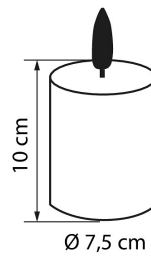

IP20

3xAAA NOT INCL.

Led

The LED table candle with a wax surface looks authentic, but is completely fireproof. Decorate your house or create intimate table settings. The warm white LED flickers like the real thing. Powered by 3 x AAA batteries. Batteries not included. On/off switch and a timer. Available in two different heights: 15 cm or 10 cm.

3xAAA NOT INCL.

PRODUCT CODE	CODE	KG	PRODUCT FAMILY
9478801		0.195	

3xAAA NOT INCL.

EC002761

Mounting

Suitable for outdoor use	No
Degree of protection (IP)	IP20

Structure

Lamp type	LED not exchan-geable
Light source included	Yes
Colour	White

Dimming and control

Photometric data

Lifetime and capacity

Measurements

Height/depth (mm)	150
Diameter (mm)	75

Electrotechnical data