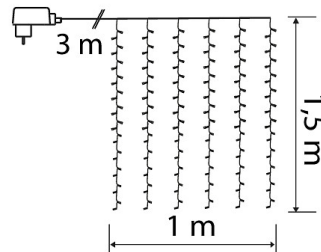

## WIDTH 100 CM IP44

### LED curtain lights

Curtain lights suitable for both indoor and outdoor use. Bring joy and luxury on your balcony, or hang the curtain lights in your living room behind a translucent curtain to create a festive atmosphere. Available in two different widths: 100 cm and 280 cm. The curtain height is 150 cm. The wide curtain contains 15 light chains, a total of 240 warm white LEDs. The narrow curtain contains 6 light chains, a total of 96 warm white LEDs. Adaptor 4.5 V 3.6 W IP44. Clear cord. Connector cord length 3 m.

#### WIDTH 100 CM IP44

PRODUCT CODE	CODE	KG	PRODUCT FAMILY
9478803		0.22	

WIDTH 100 CM IP44  
EC002761

#### Structure