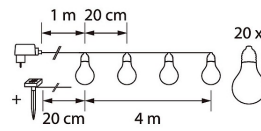

Technical details

A lamp set with two power supplies: a solar cell and a transformer. Simply change the power supply according to the season and amount of use! The set contains 20 bright and warm white LED light sources.