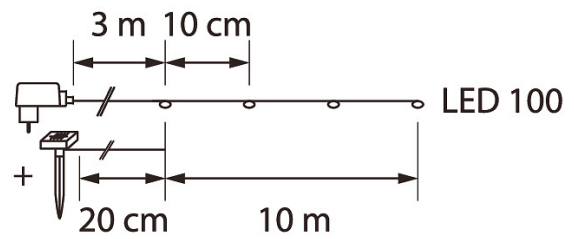

1.2V AA 600mAh Ni-MH

1.2V AA 600mAh Ni-MH

PRODUCT CODE	CODE	KG	PRODUCT FAMILY
9478816		0.2