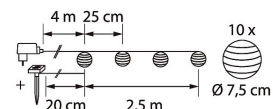

Technical details

A set of 10 white ball lanterns. The set includes two power sources – a solar cell and a transformer – and these are simple to swap according to your needs. The set contains 10 warm white LED light sources.