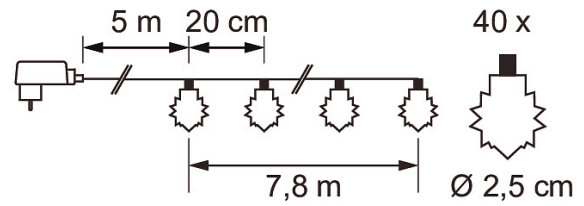

40 LED IP20 GS 3.2V 0.96W

LED set

This much-requested, nostalgic string light set will bring back memories from decades ago! Did your childhood home or grandma's house have this familiar set of lights hanging in the window? The Snow Crystal set is available with either bright white or multi-colour LEDs (green, blue, yellow, and red). The crystals are clear when the LEDs are turned off. LED 40 pcs. String light length 8 meters. Dark cord.

40 LED IP20 GS 3.2V 0.96W

PRODUCT CODE	CODE	KG	PRODUCT FAMILY
9478831		0.25	

40 LED IP20 GS 3.2V 0.96W
EC002761

Mounting

Structure

Dimming and control

Photometric data

Lifetime and capacity

Measurements

Electrotechnical data