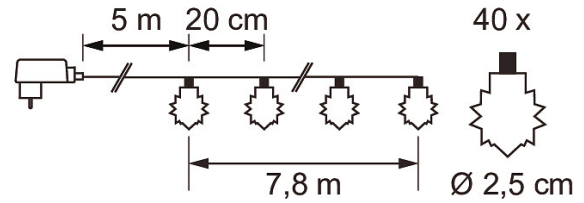

## 40 LED

LED set

This much-requested, nostalgic string light set will bring back memories from decades ago! Did your childhood home or grandma's house have this familiar set of lights hanging in the window? The Snow Crystal set is available with either bright white or multi-colour LEDs (green, blue, yellow, and red). The crystals are clear when the LEDs are turned off. LED 40 pcs. String light length 8 meters. Dark cord.

40 LED			
PRODUCT CODE	CODE	KG	PRODUCT FAMILY
9478832		0.25	

40 LED  
EC002761

Mounting

Structure

Dimming and control

Photometric data

Lifetime and capacity

Measurements