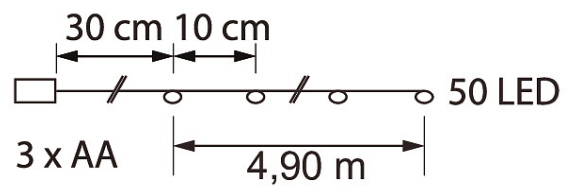

PRODUCT CODE	CODE	KG	PRODUCT FAMILY
9478833		0.05	

EC002761

Mounting

Structure

Dimming and control

Photometric data

Lifetime and capacity

Measurements