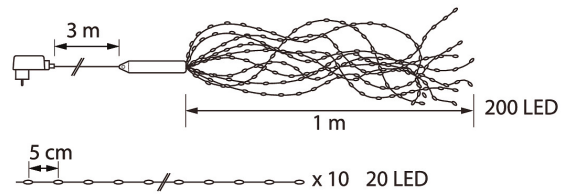

PRODUCT CODE	CODE	KG	PRODUCT FAMILY
9478840		0.1	

EC002761

Mounting

Structure

Dimming and control

Photometric data

Lifetime and capacity

Measurements