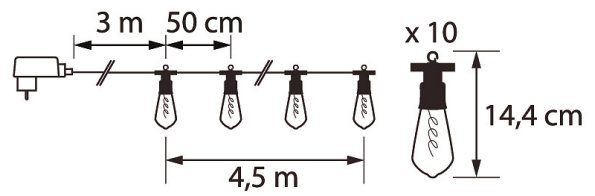

IP44

10 LED IP44

10 LED IP44

PRODUCT CODE	CODE	KG	PRODUCT FAMILY
9478857		0.62	

10 LED IP44

EC002761

Mounting

Suitable for outdoor use	Yes
Degree of protection (IP)	IP44

Structure

Lamp type	LED not exchangeable
Light source included	Yes

Dimming and control

Photometric data

Lifetime and capacity

Measurements

Electrotechnical data