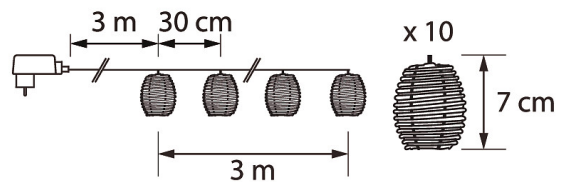

IP44

10 LED IP44

Rattan lantern set

These wonderful lanterns bring a Mediterranean touch to interior decoration, the terrace, or balcony – throughout the year. The set includes ten lanterns made from polyrattan. Warm white LEDs shine beautifully through the weave. The height of each lantern is 7 cm, and the length of the light section is 3 meters. Available in two different colours: brown lanterns with a black cord and white lanterns with a clear cord. The set is suitable for both indoor and outdoor use.

10 LED IP44

PRODUCT CODE	CODE	KG	PRODUCT FAMILY

9478858		0.35