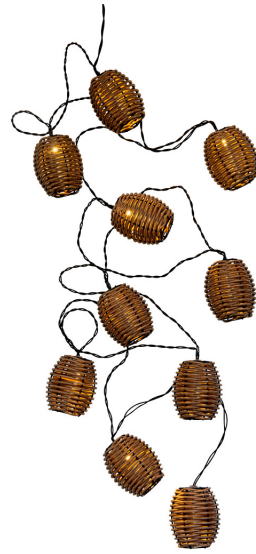

IP44

10 LED IP44

Rattan lantern set

These wonderful lanterns bring a Mediterranean touch to interior decoration, the terrace, or balcony – throughout the year. The set includes ten lanterns made from polyrattan. Warm white LEDs shine beautifully through the weave. The height of each lantern is 7 cm, and the length of the light section is 3 meters. Available in two different colours: brown lanterns with a black cord and white lanterns with a clear cord. The set is suitable for both indoor and outdoor use.

10 LED IP44

PRODUCT CODE	CODE	KG	PRODUCT FAMILY
--------------	------	----	----------------

9478858		0.35	
---------	--	------	--

10 LED IP44
EC002761

Mounting

Degree of protection (IP)	IP44
---------------------------	------